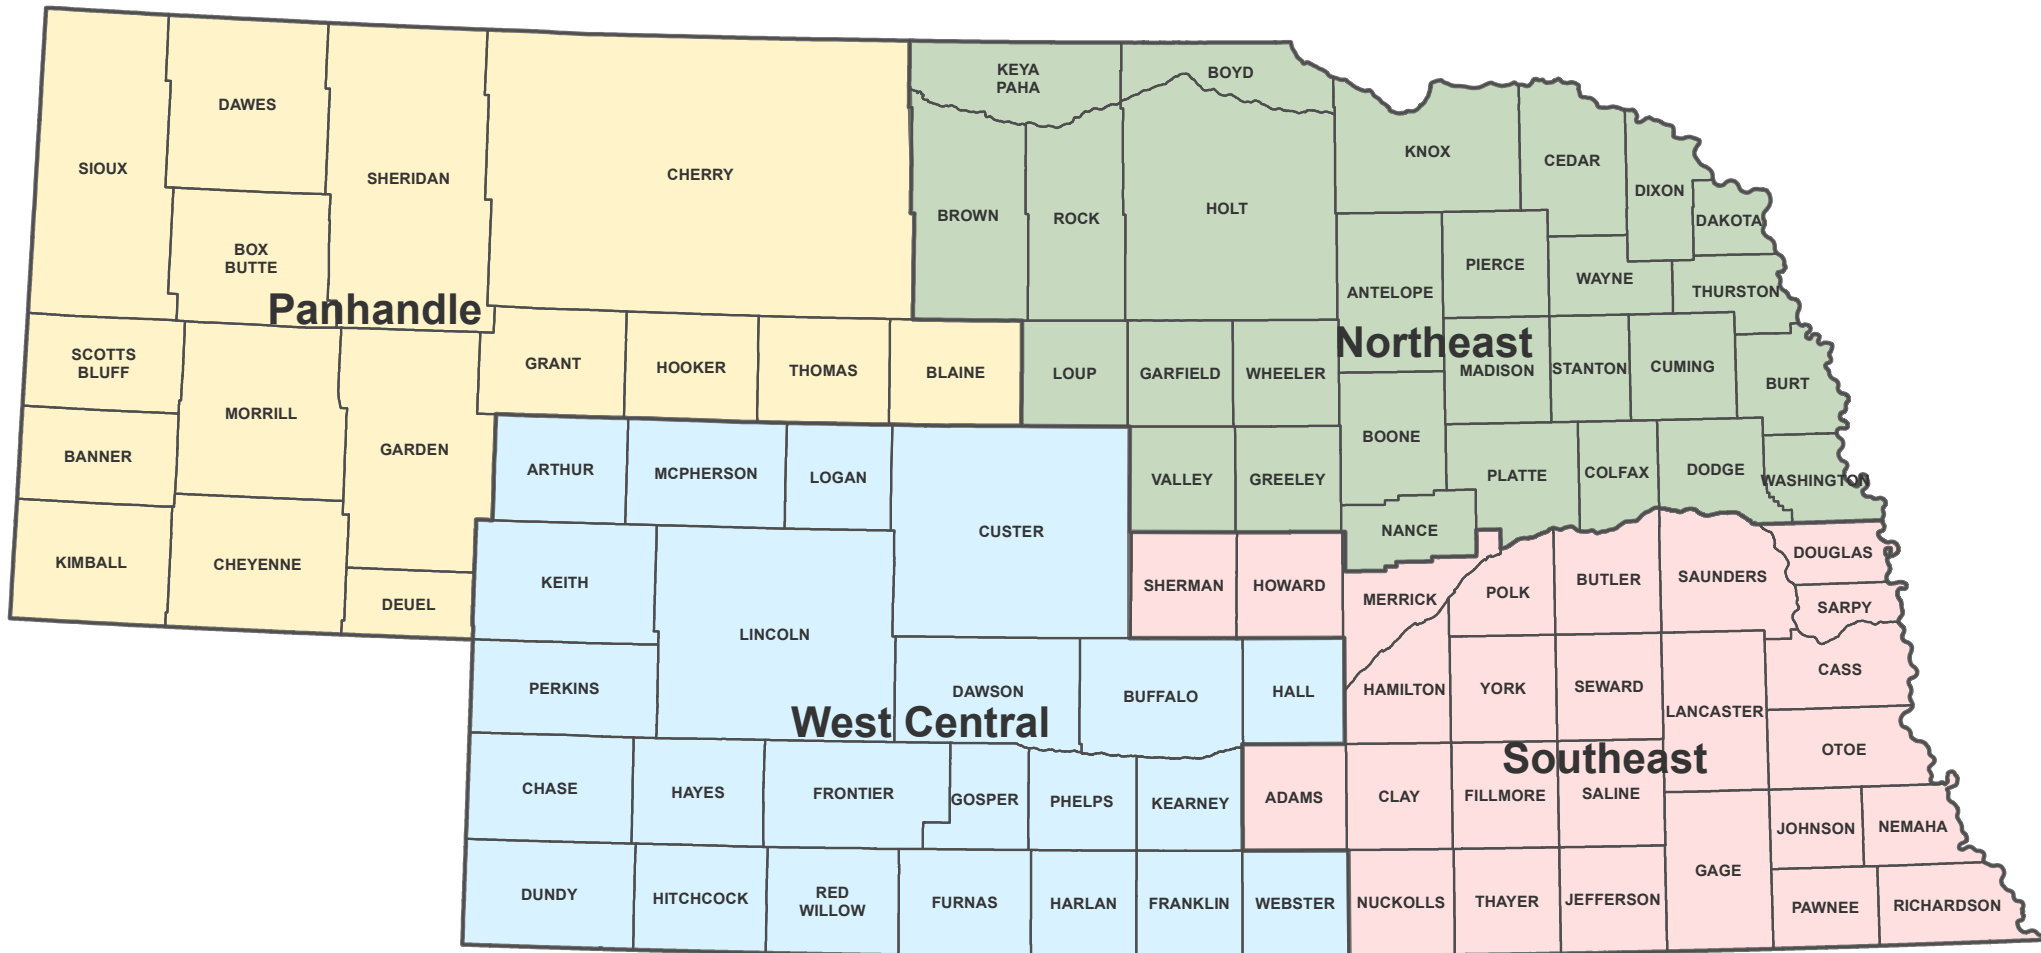

Conservation and Survey Division Service Areas

Panhandle
 Steve Sibray
 308-632-1382
 ssibray1@unl.edu

West Central
 Doug Hallum
 308-696-6743
 dhallum2@unl.edu

Northeast
 Sue Lackey
 402-649-1538
 slackey1@unl.edu