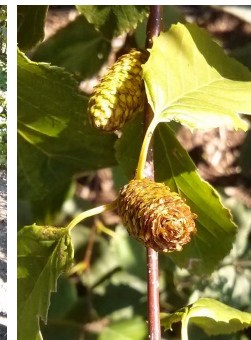

UNIVERSITY OF  
**Nebraska**  
Lincoln

sweet birch  
*Betula lenta*

Code: BELE

Status: non-native

**Bark:** dark purple/brown with lenticels; cracking into stiff plates, furrowed ridges  
**Foliage:** green, oval/heart-shaped, pointed tip; serrated, hairy veins and stem  
**Twigs:** slender, red/brown with lenticels, spur shoots; wintergreen when crushed  
**Flower:** male catkins are narrow, 2-3" long; female catkins are shorter/broader  
**Fruit:** small-winged nutlets