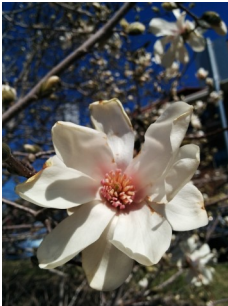

UNIVERSITY OF  
**Nebraska**  
Lincoln

**magnolia**  
*Magnolia* spp.

Code: MA1

Status: non-native

**Bark:** gray and smooth, older bark may be scaly or cracked  
**Foliage:** round, slightly wavy appearance, smooth edges  
**Twigs:** gray, smooth, moderately stout  
**Flower:** perfect, showy display throughout entire canopy, white, pink, purple  
**Fruit:** large, round, red seeds